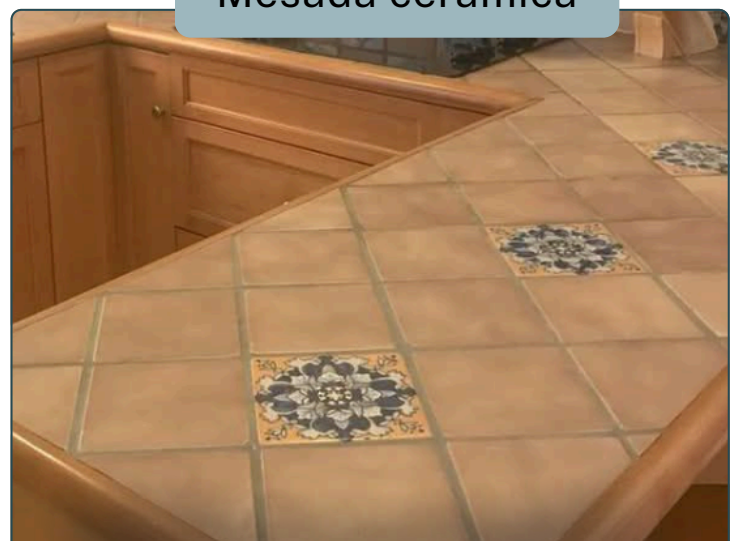

Mesada madera

Madera

Tamaño

120/180 cm

Color

Mesada porcelanato

Porcelanato

Tamaño

120/180 cm

Color

Mesada cerámica

Cerámica

Tamaño

120/180 cm

Color

A kitchen scene featuring teal-colored cabinetry, a white farmhouse sink, and a floor with a complex geometric tile pattern. A wooden cabinet with a lattice pattern is positioned above a window. A single pendant light hangs from the ceiling. The overall aesthetic is modern and eclectic.